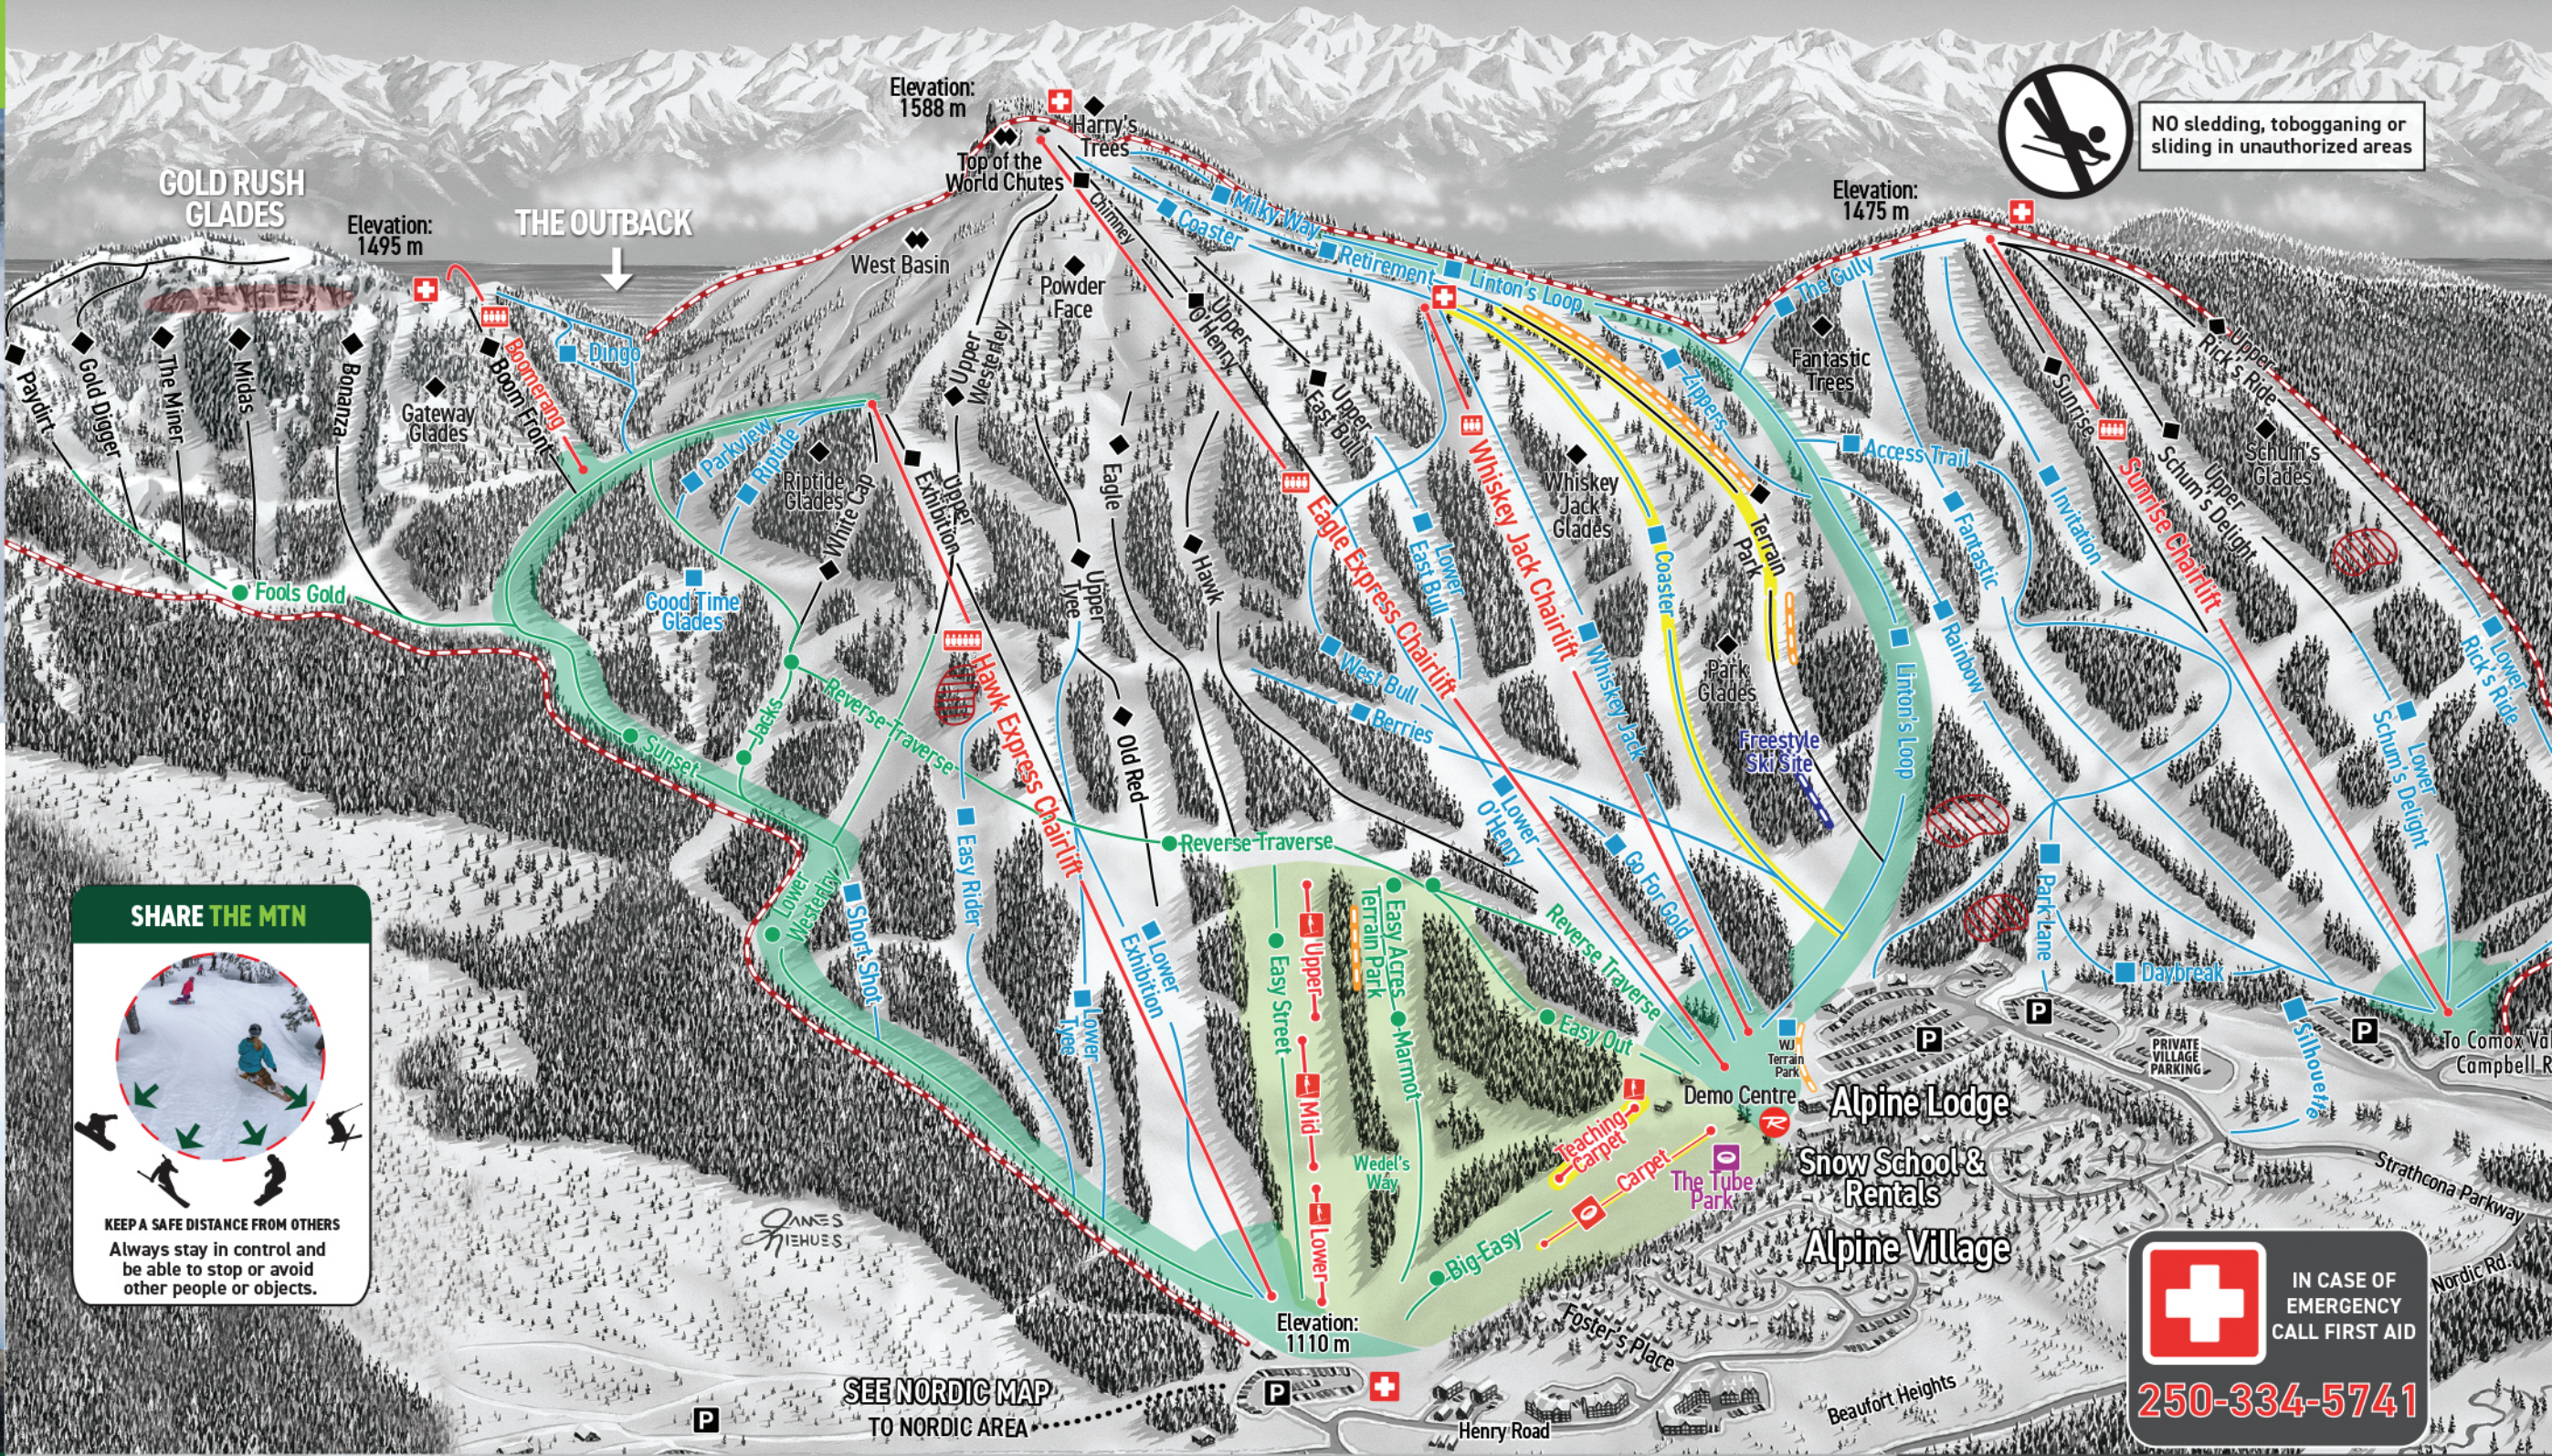

# ALPINE TRAIL MAP

**MT. WASHINGTON**  
ALPINE RESORT

## Download the Mount Washington App!

- Enable push notifications for updates
- Live lift status, weather, and webcams
- Track daily and seasonal performance
- Locate yourself and friends with GPS

## OUR CORPORATE SPONSORS

**SHARE THE MTN**

**KEEP A SAFE DISTANCE FROM OTHERS**  
Always stay in control and be able to stop or avoid other people or objects.

**IN CASE OF EMERGENCY CALL FIRST AID**  
**250-334-5741**